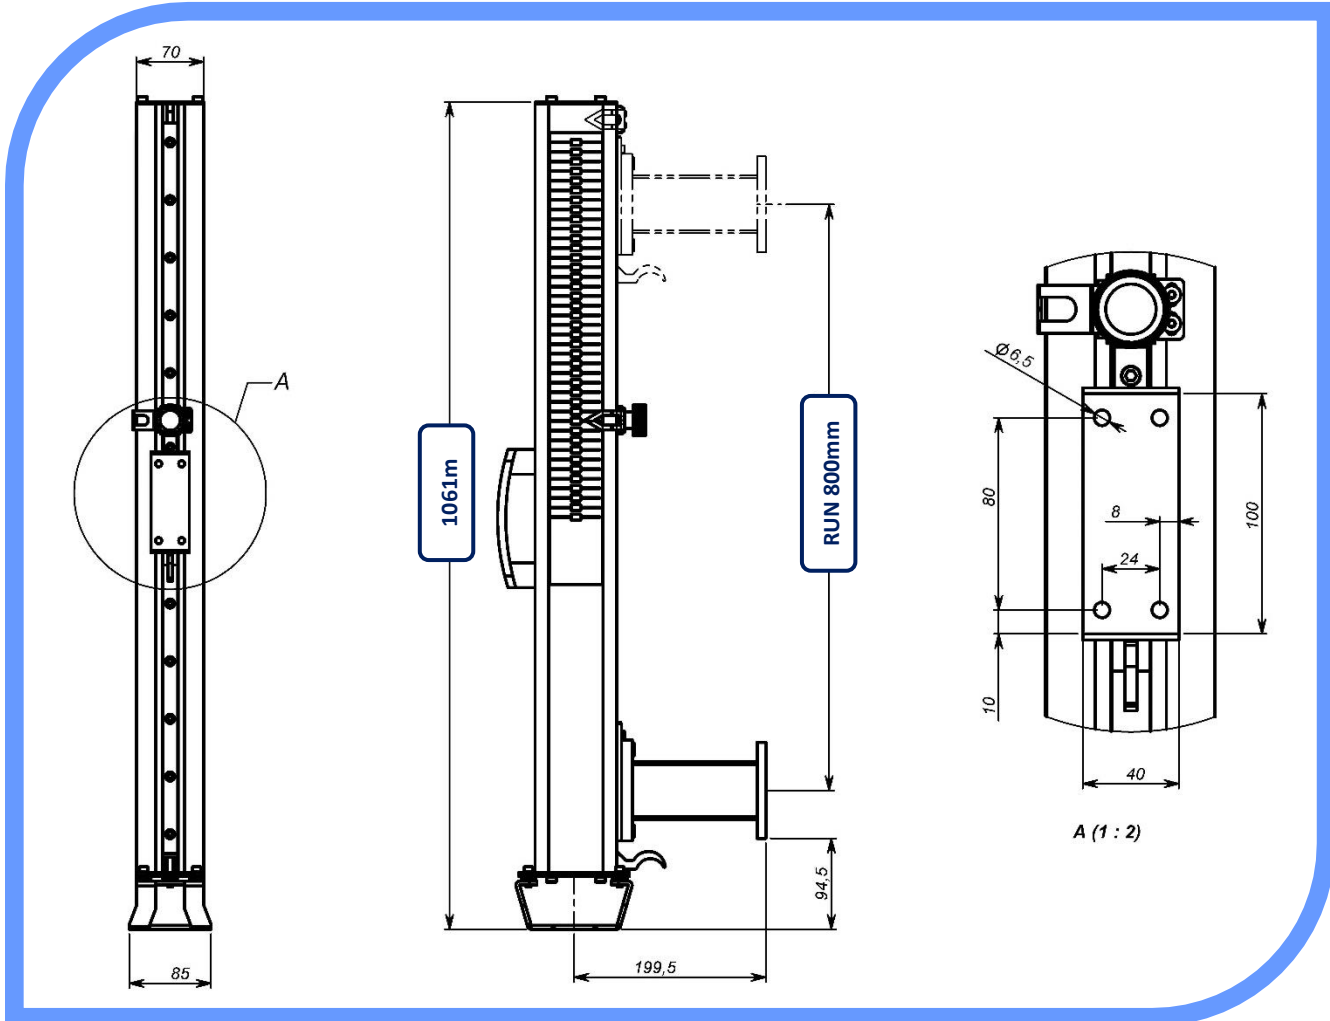

STRATOS Brackets

COD. 060 800

TRIVENETA IMPIANTI S.r.l.

Administrative Headquarters: Via Scopella, 22 - 37060 Castel d'Azzano VR - Italy

Operational Headquarters: Via Bovolino, 18/B - 37060 Buttapietra VR - Italy

Phone: +39 045 518 747 - Fax +39 045 854 56 05 - Web Site: www.trivenetaimpianti.com - E-mail: sales@trivenetaimpianti.com