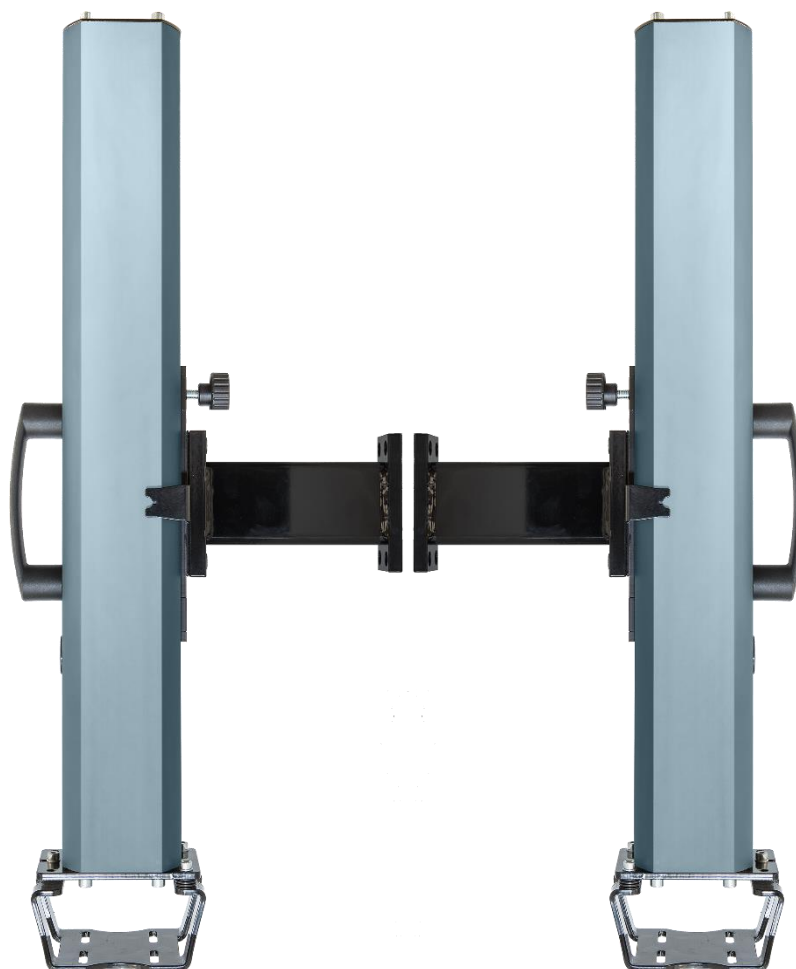

RUN 400mm

**Simple and effective manual drive devices.
Movement on recirculating ball bearing.**

The solution for securing your press brake at a highly competitive price.

- Manual adjustment
- Suitable for every type of machine
- Practical, fast and competitive

RUN 800mm

**Simple and effective manual drive devices.
Movement on recirculating ball bearing.**

The solution for securing your press brake at a highly competitive price.

- Manual adjustment
- Suitable for every type of machine
- Practical, fast and competitive