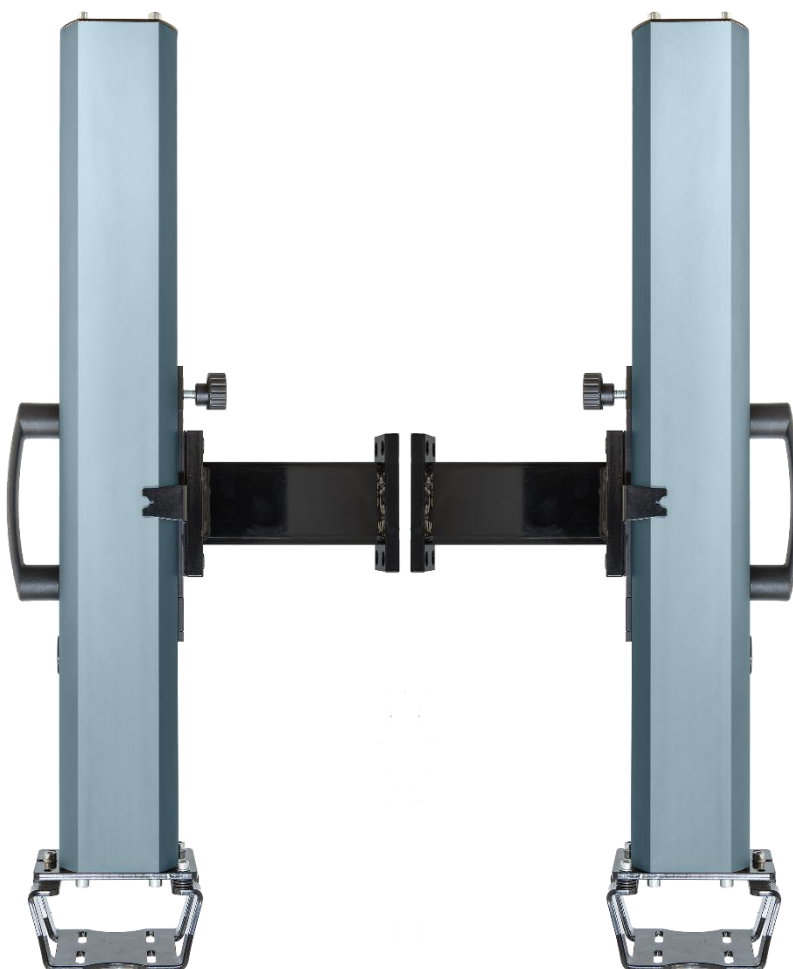

RUN 600mm

**Simple and effective manual drive devices.
Movement on recirculating ball bearing.**

The solution for securing your press brake at a highly competitive price.

- → Manual adjustment
- → Suitable for every type of machine
- → Practical, fast and competitive