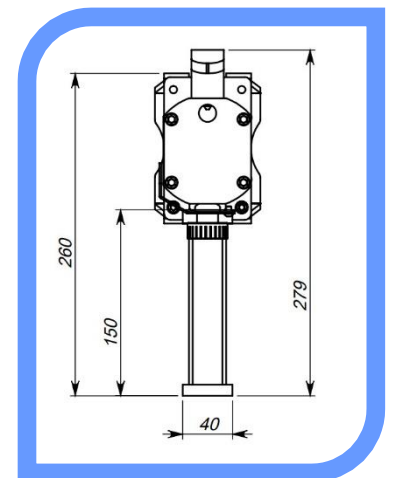

STRATOS Brackets

COD. 060 400

TRIVENETA IMPIANTI S.r.l.

Administrative Headquarters: Via Scopella, 22 - 37060 Castel d'Azzano VR - Italy

Operational Headquarters: Via Bovolino, 18/B - 37060 Buttapietra VR - Italy

Phone: +39 045 518 747 - Fax +39 045 854 56 05 - Web Site: www.trivenetaimpianti.com - E-mail: sales@trivenetaimpianti.com