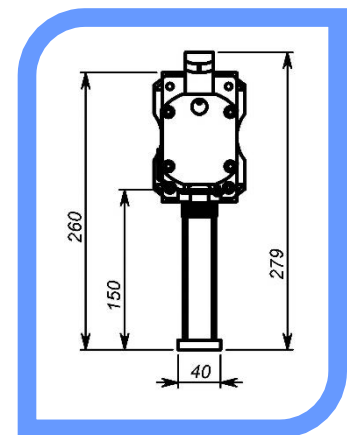

STRATOS Brackets

COD. 060 1000

TRIVENETA IMPIANTI S.r.l.

Administrative Headquarters: Via Scopella, 22 - 37060 Castel d'Azzano VR - Italy

Operational Headquarters: Via Bovolino, 18/B - 37060 Buttapietra VR - Italy

Phone: +39 045 518 747 - Fax +39 045 854 56 05 - Web Site: www.trivenetaimpianti.com - E-mail: sales@trivenetaimpianti.com