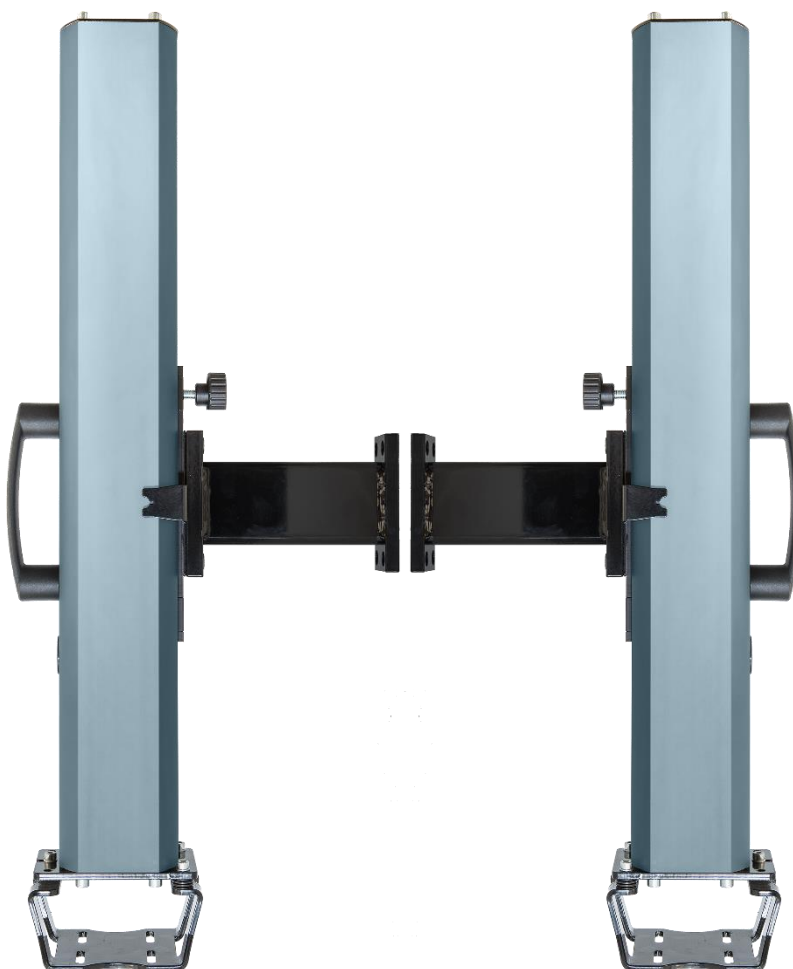

RUN 1000mm

**Simple and effective manual drive devices.
Movement on recirculating ball bearing.**

The solution for securing your press brake at a highly competitive price.

- → Manual adjustment
- → Suitable for every type of machine
- → Practical, fast and competitive