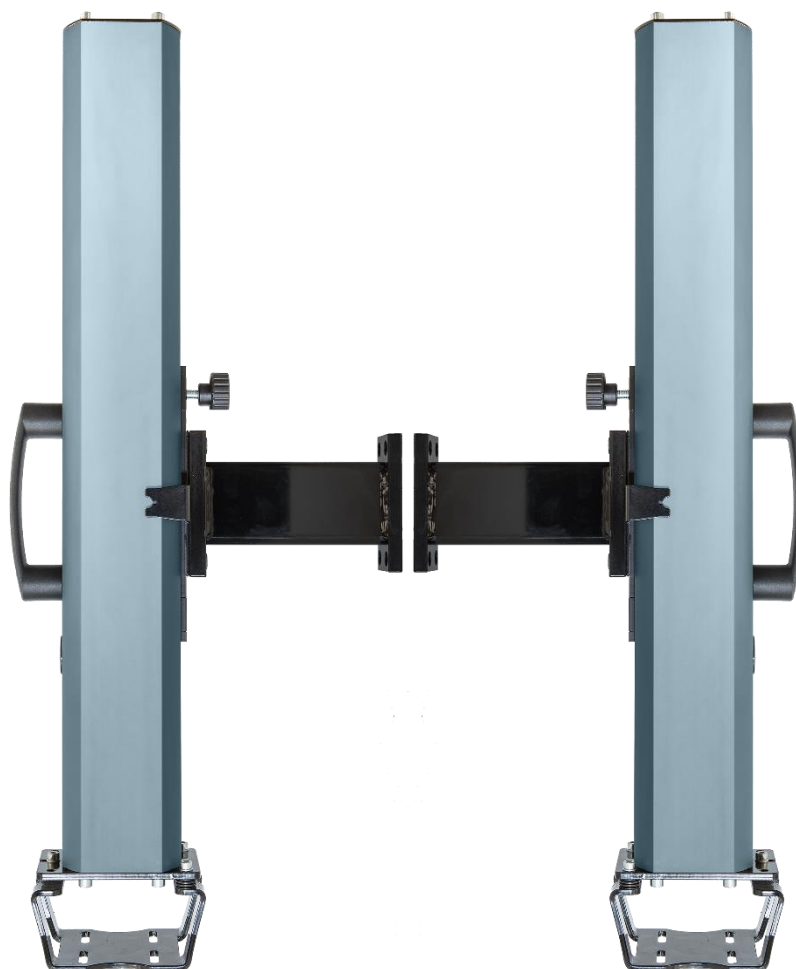

RUN 800mm

**Simple and effective manual drive devices.
Movement on recirculating ball bearing.**

The solution for securing your press brake at a highly competitive price.

- Manual adjustment
- Suitable for every type of machine
- Practical, fast and competitive