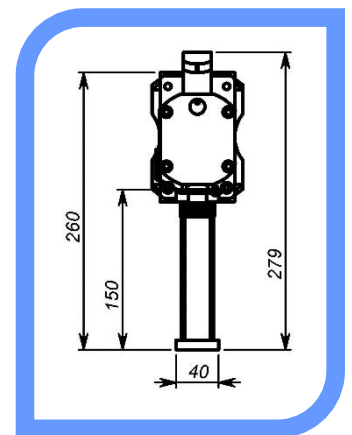

STRATOS Brackets

COD. 060 800

TRIVENETA IMPIANTI S.r.l.

Administrative Headquarters: Via Scopella, 22 - 37060 Castel d'Azzano VR - Italy

Operational Headquarters: Via Bovolino, 18/B - 37060 Buttapietra VR - Italy

Phone: +39 045 518 747 - Fax +39 045 854 56 05 - Web Site: www.trivenetaimpianti.com - E-mail: sales@trivenetaimpianti.com