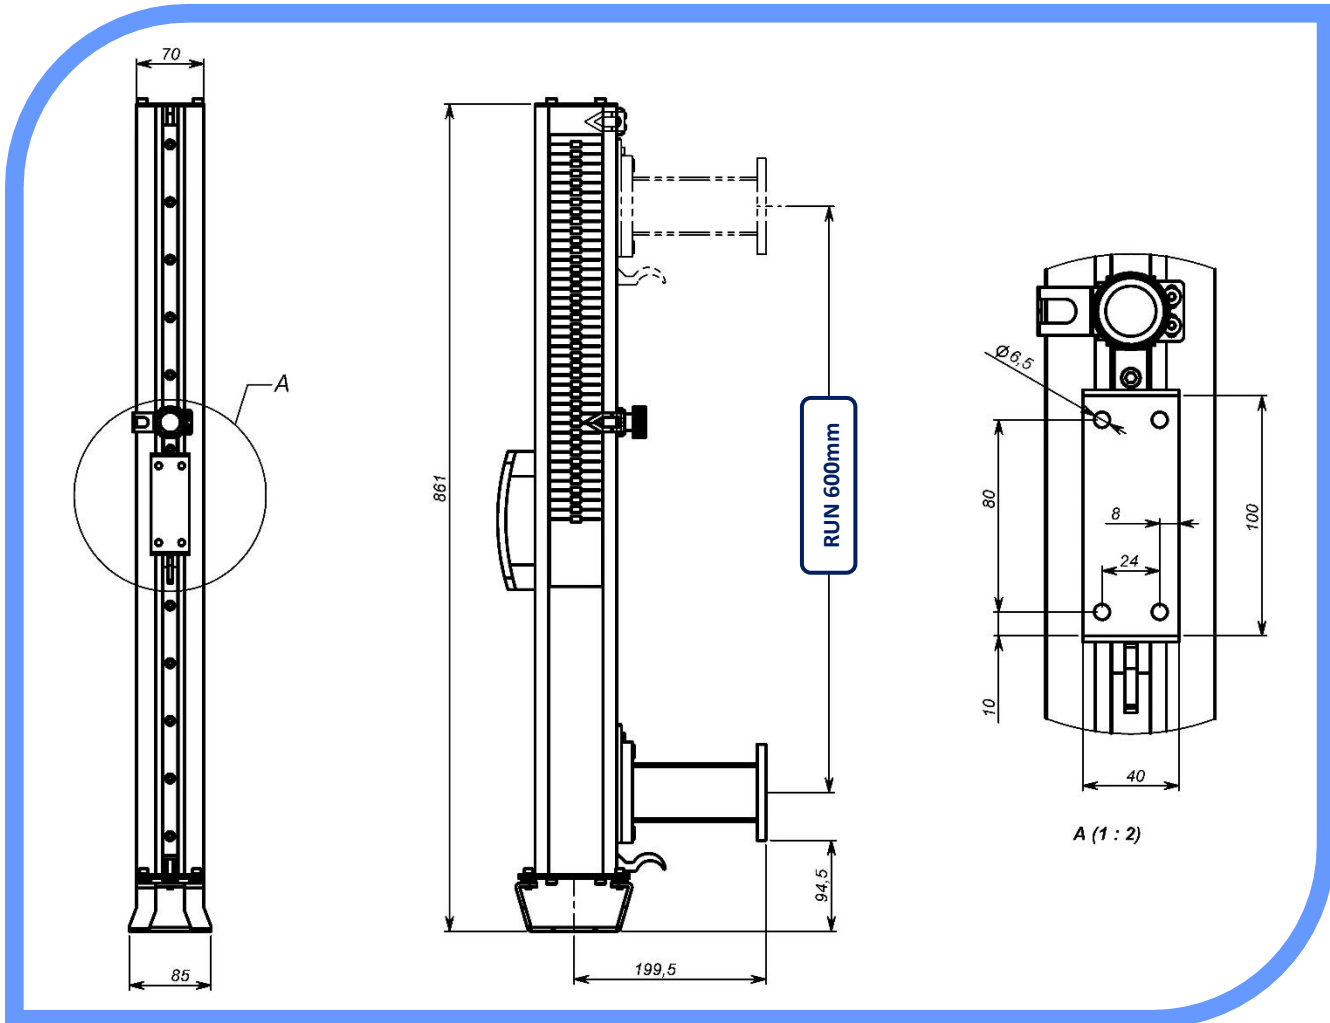

The solution for securing your press brake at a highly competitive price.

- Manual adjustment
- Suitable for every type of machine
- Practical, fast and competitive

TRIVENETA SISTEMI

STRATOS Brackets

COD. 060 600