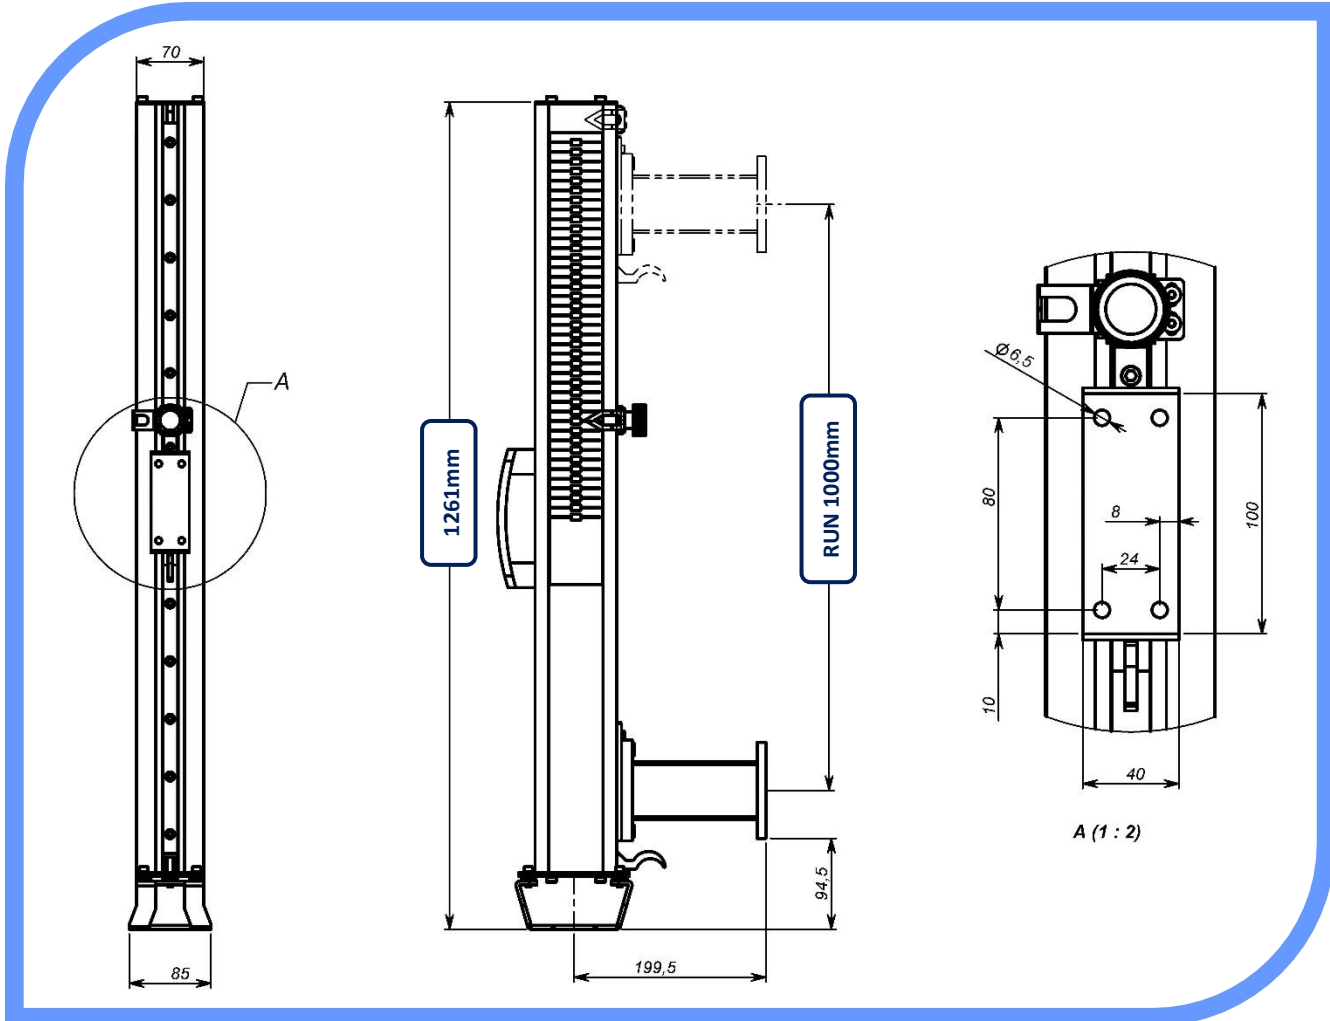

The solution for securing your press brake at a highly competitive price.

- Manual adjustment
- Suitable for every type of machine
- Practical, fast and competitive

TRIVENETA SISTEMI

STRATOS Brackets

COD. 060 1000