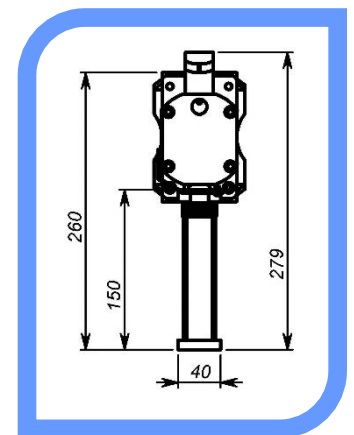

STRATOS Brackets

COD. 060 600

TRIVENETA IMPIANTI S.r.l.

Administrative Headquarters: Via Scopella, 22 - 37060 Castel d'Azzano VR - Italy

Operational Headquarters: Via Bovolino, 18/B - 37060 Buttapietra VR - Italy

Phone: +39 045 518 747 - Fax +39 045 854 56 05 - Web Site: www.trivenetaimpianti.com - E-mail: sales@trivenetaimpianti.com