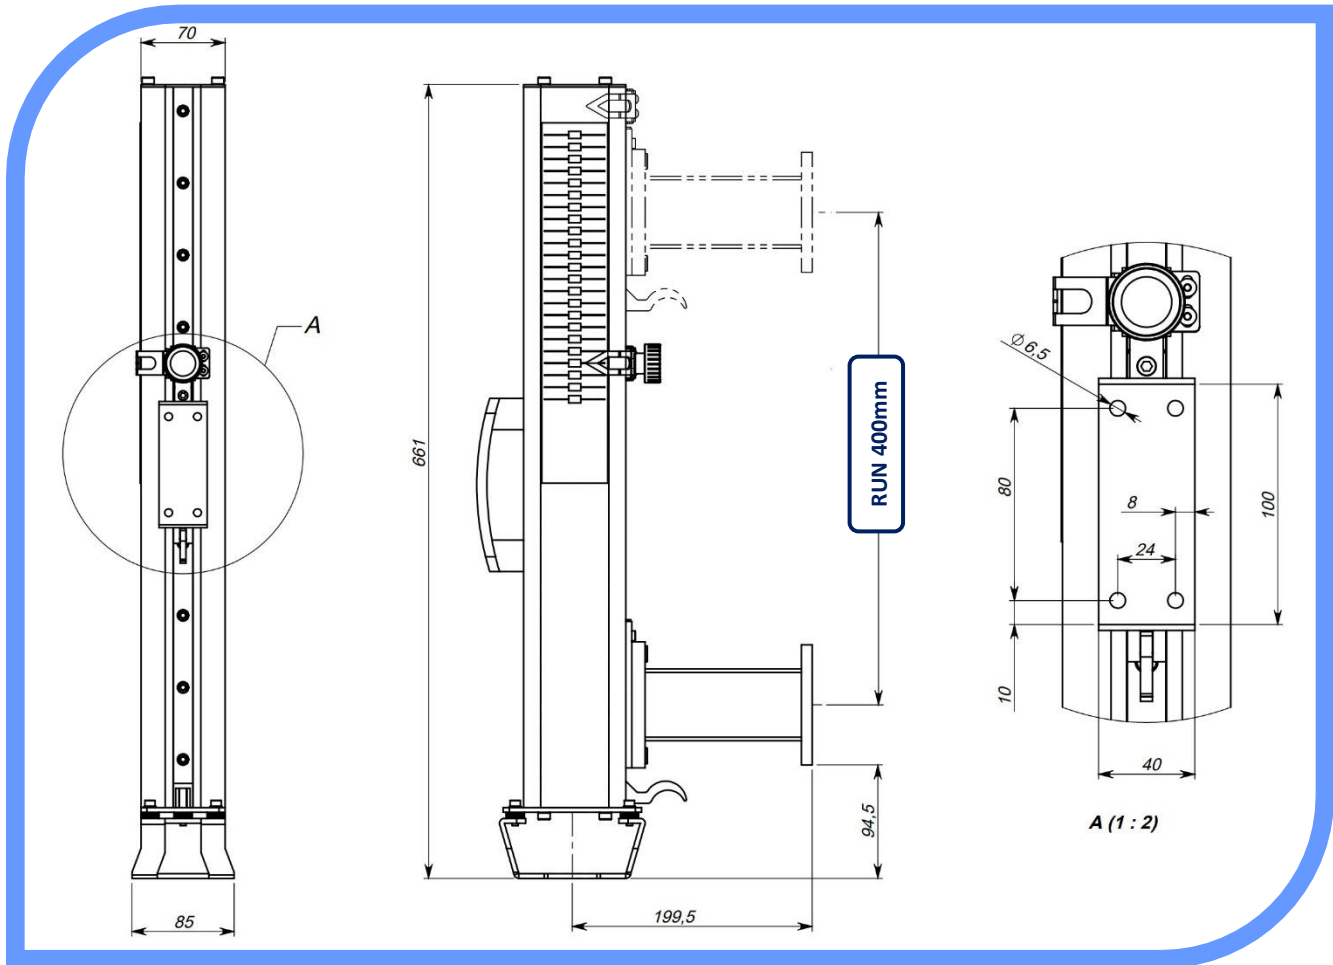

STRATOS Brackets

COD. 060 400

TRIVENETA IMPIANTI S.r.l.

Administrative Headquarters: Via Scopella, 22 - 37060 Castel d'Azzano VR - Italy

Operational Headquarters: Via Bovolino, 18/B - 37060 Buttapietra VR - Italy

Phone: +39 045 518 747 - Fax +39 045 854 56 05 - Web Site: www.trivenetaimpianti.com - E-mail: sales@trivenetaimpianti.com